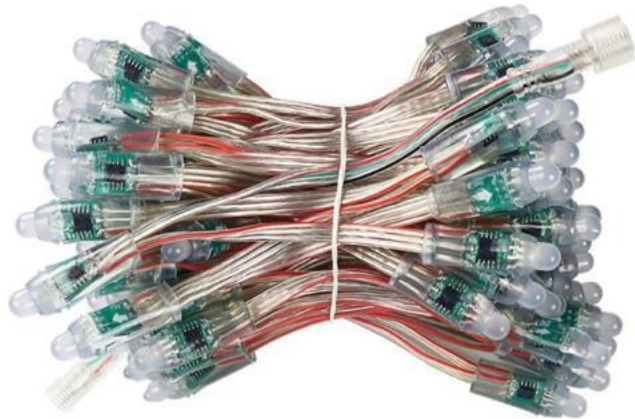

Mini fairy led string

SIZE	IC	LED chip	Color	Voltage	Power	Spec.	Custom spec.
4mm*7mm	WS2811	1*SMD3535	RGB	DC5V	0.3W/pcs	50pcs/string	available

10mm single led string (dome shaped)

SIZE	IC	LED chip	Color	Voltage	Power	Spec.	Custom spec.
Φ10mm	SK6812	1*SMD5050	RGB/ RGBW	DC5V	0.3W/pcs	50pcs/string	available

12mm round led string (bullet shaped)

SIZE	I	LED chip	Color	Voltage	Power	Spec.	Custom spec.
Φ12mm	UCS1903 WS2811 DMX512 GS8208	1*Φ8 lamp bead	RGB	DC5V DC12V	0.3W/pcs	50pcs/string	available

20mm single side led string (dome shaped)

SIZE	IC	LED chip	Color	Voltage	Power	Spec.	Custom spec.
Φ20mm	APA102 GS8208	1*SMD5050	RGB Single white	DC12V	0.3W/pcs	20pcs/string	available

20mm single side led string (square shaped)

SIZE	IC	LED chip	Color	Voltage	Power	Spec.	Custom spec.
18*18mm	APA102	1*SMD5050	RGB	DC5V	0.3W/pcs	50pcs/string	available

20mm led ball string (ball shaped)

SIZE	IC	LED chip	Color	Voltage	Power	Spec.	Custom spec.
Φ20mm	UCS1903 GS8206	2*SMD3535	RGB	DC12V	0.6W/pcs	20pcs/string	available

30mm single side led string (flat shaped)