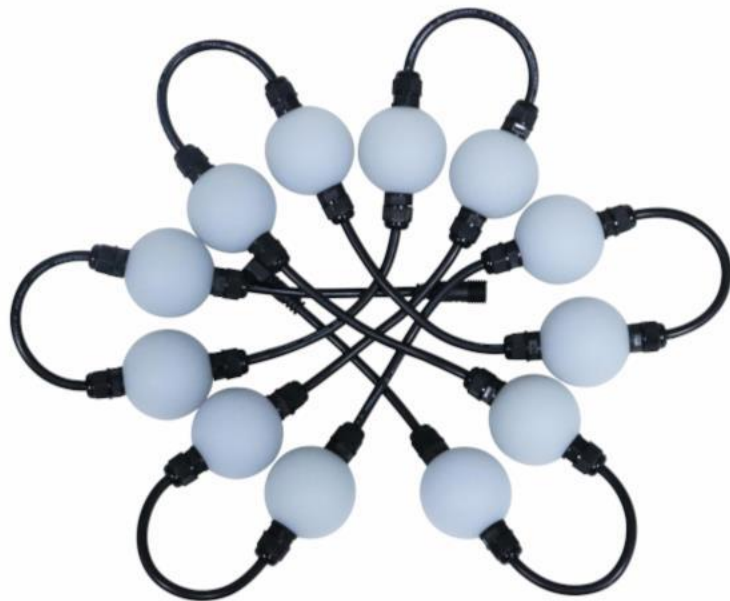

20mm led ball string (ball shaped)

SIZE	IC	LED chip	Color	Voltage	Power	Spec.	Custom spec.
Φ20mm	UCS1903 GS8206	2*SMD3535	RGB	DC12V	0.6W/pcs	20pcs/string	available

30mm single side led string (flat shaped)

SIZE	IC	LED chip	Color	Voltage	Power	Spec.	Custom spec.
Φ30mm	UCS1903 UCS2904	3*SMD5050	RGB RGBW	DC12V	0.72W/pcs	20pcs/string	available

35mm diamond shaped led string (cuboid shaped)

SIZE	IC	LED chip	Color	Voltage	Power	Spec.	Custom spec.
35mm* 15mm	UCS1903 DMX512	2*SMD5050	RGB RGBW	DC12V	0.6W/pcs	20pcs/string	available

35mm led ball string (ball shaped)

SIZE	IC	LED chip	Color	Voltage	Power	Spec.	Custom spec.
Φ35mm	UCS1903 DMX512	4*SMD5050	RGB	DC12V	0.96W/pcs	20pcs/string	available

50mm led ball string (ball shaped)

SIZE	IC	LED chip	Color	Voltage	Power	Spec.	Custom spec.
Φ35mm Φ50mm	UCS1903 DMX512	6*SMD3535	RGB	DC24V	1.44W/pcs	20pcs/string	available

Christmas led string (bullet shaped)

SIZE	IC	LED chip	Color	Voltage	Power	Spec.	Custom spec.
Φ25mm	SK9822 GS8208	1*SMD5050	RGB	DC5V DC12V	0.3W/pcs	20pcs/string	available

Christmas led string (ball shaped)