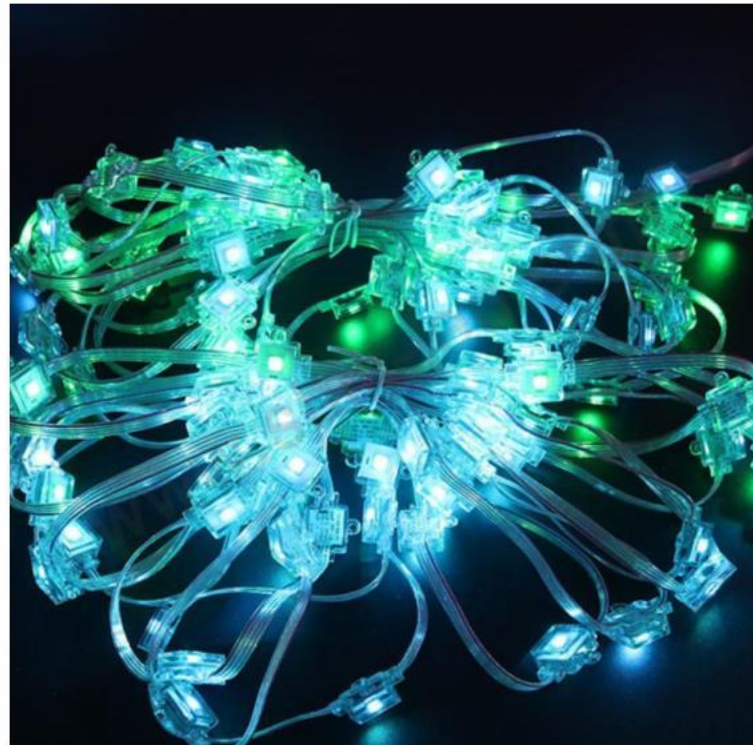

20mm single side led string (square shaped)

SIZE	IC	LED chip	Color	Voltage	Power	Spec.	Custom spec.
18*18mm	APA102	1*SMD5050	RGB	DC5V	0.3W/pcs	50pcs/string	available