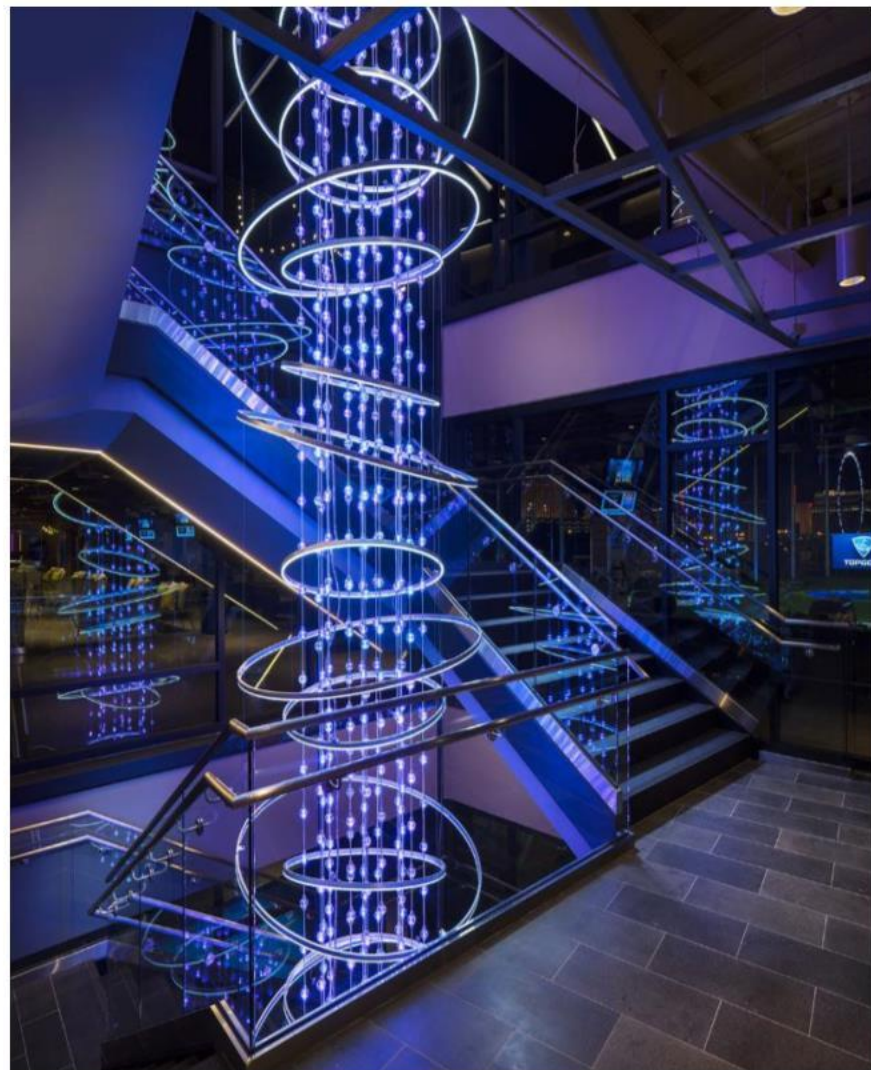

- [Mini fairy led string \(wirelike shaped\)](#)
- [10mm single led string \(dome shaped\)](#)
- [12mm round led string \(bullet shaped\)](#)
- [20mm single side led string \(dome shaped\)](#)
- [20mm single side led string \(square](#)
- [20mm led ball string \(ba](#)
- [30mm single](#)
- [35mm diam](#) [shaped\)](#)
- [35mm led ba](#) [ed\)](#)
- [50mm led bal](#) [g \(ball shaped\)](#)
- [Christmas led string \(bullet shaped\)](#)
- [Christmas led string \(ball shaped \)](#)